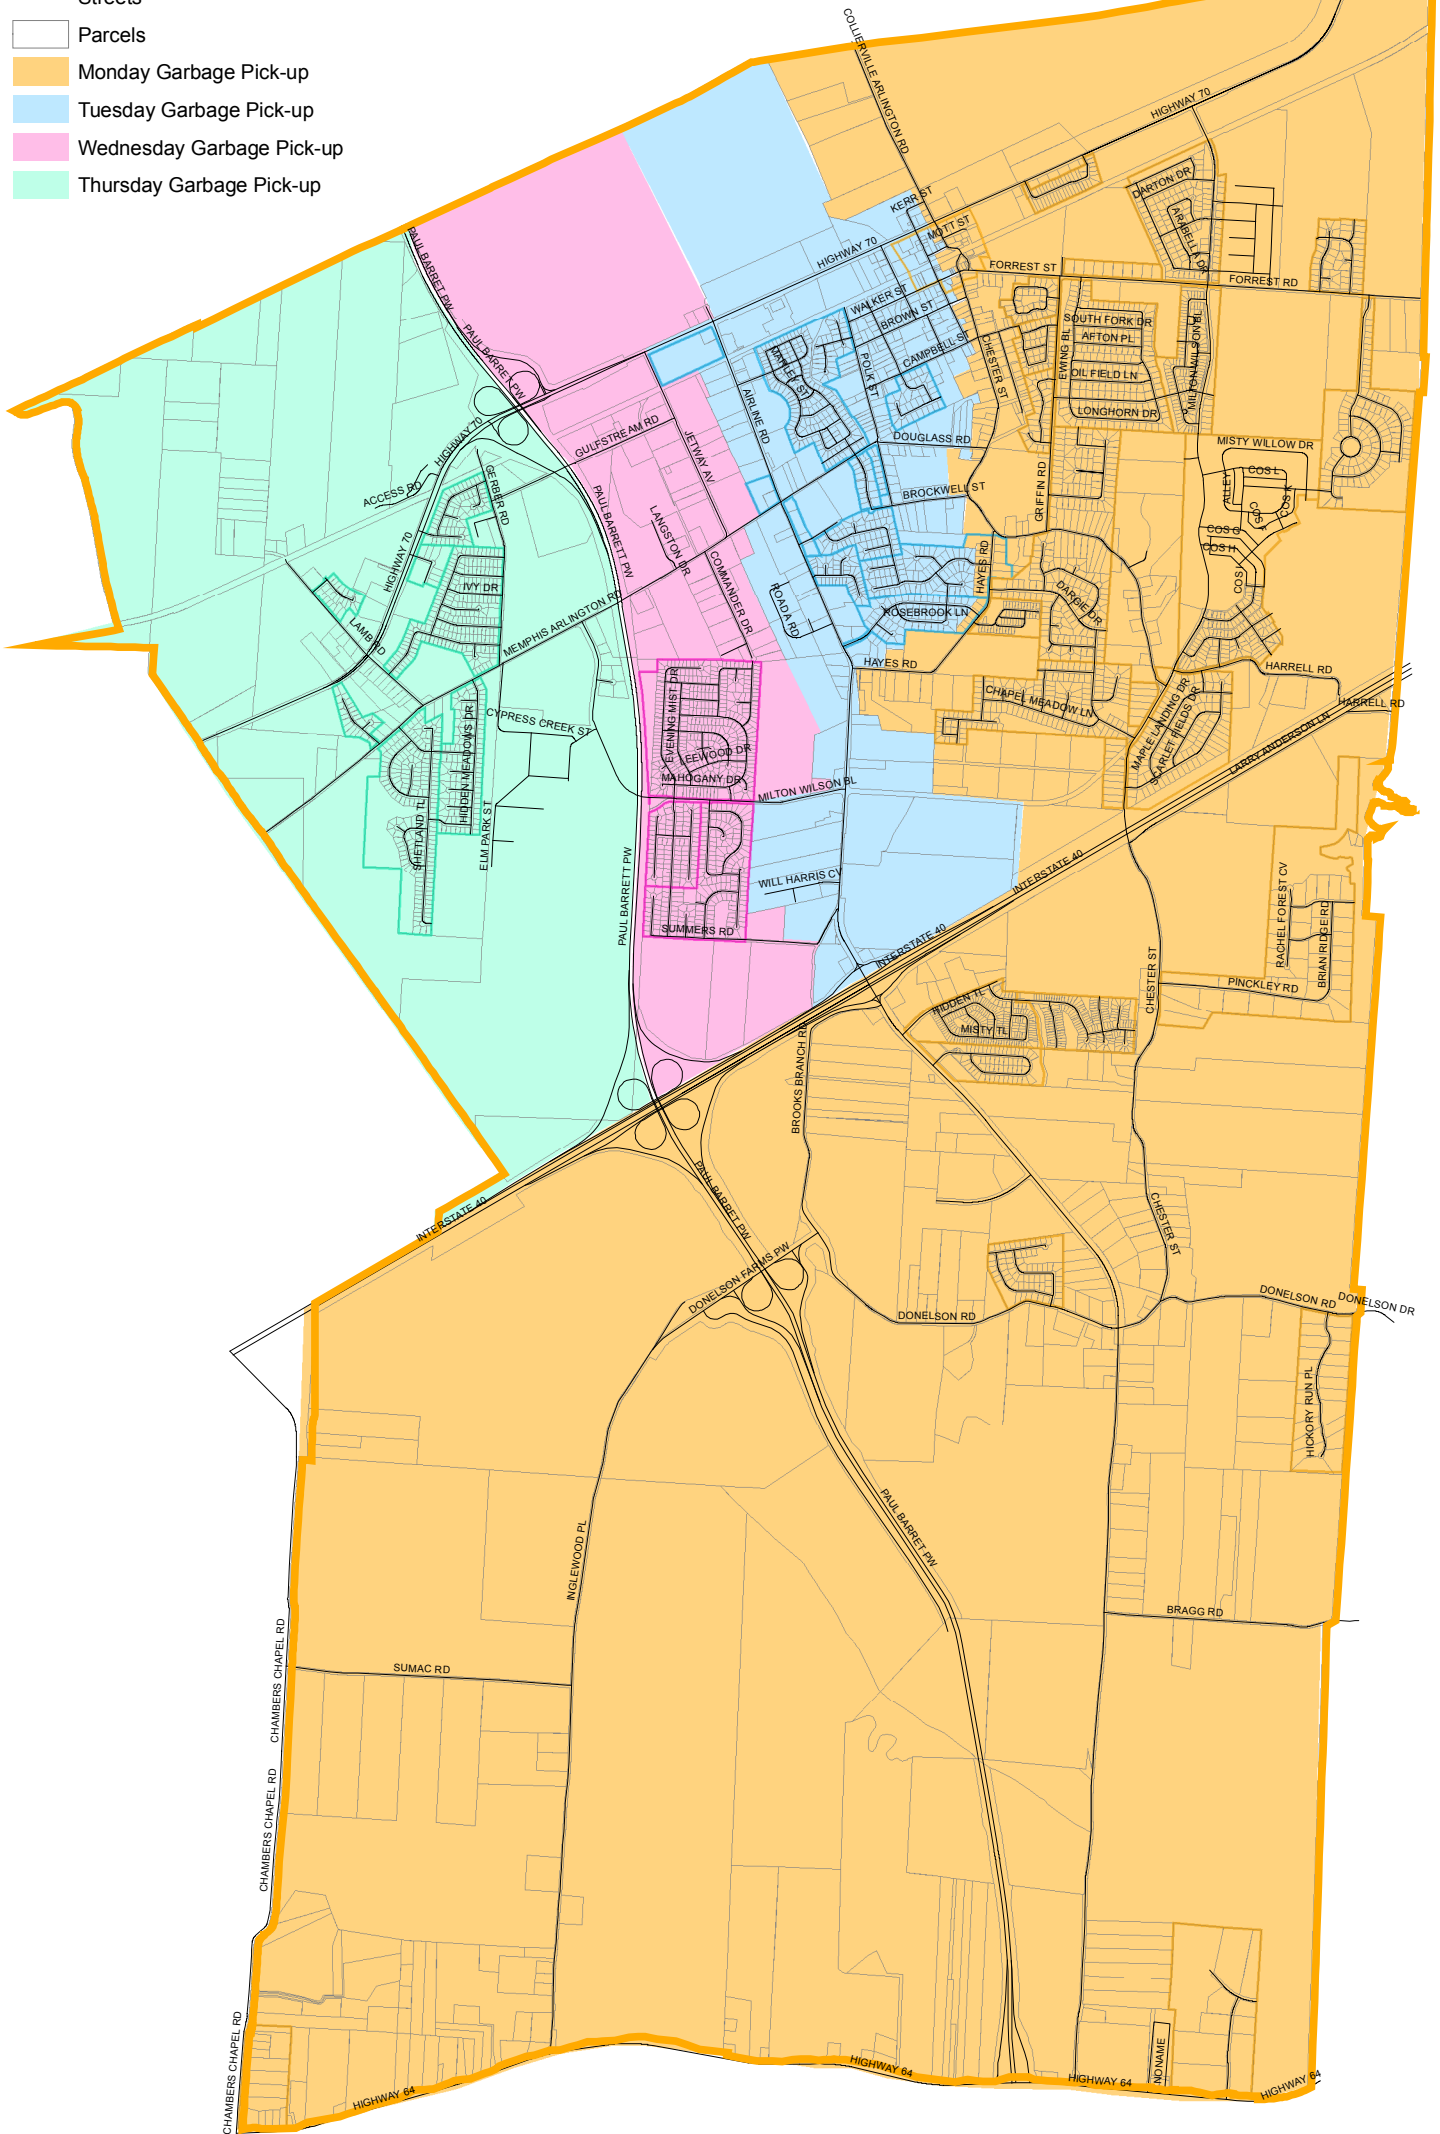

Legend

- Town Limits
- Streets
- Parcels
- Monday Garbage Pick-up
- Tuesday Garbage Pick-up
- Wednesday Garbage Pick-up
- Thursday Garbage Pick-up

TOWN OF ARLINGTON GIS GARBAGE AND REFUGE COLLECTION SCHEDULE MAP

0 1 Miles