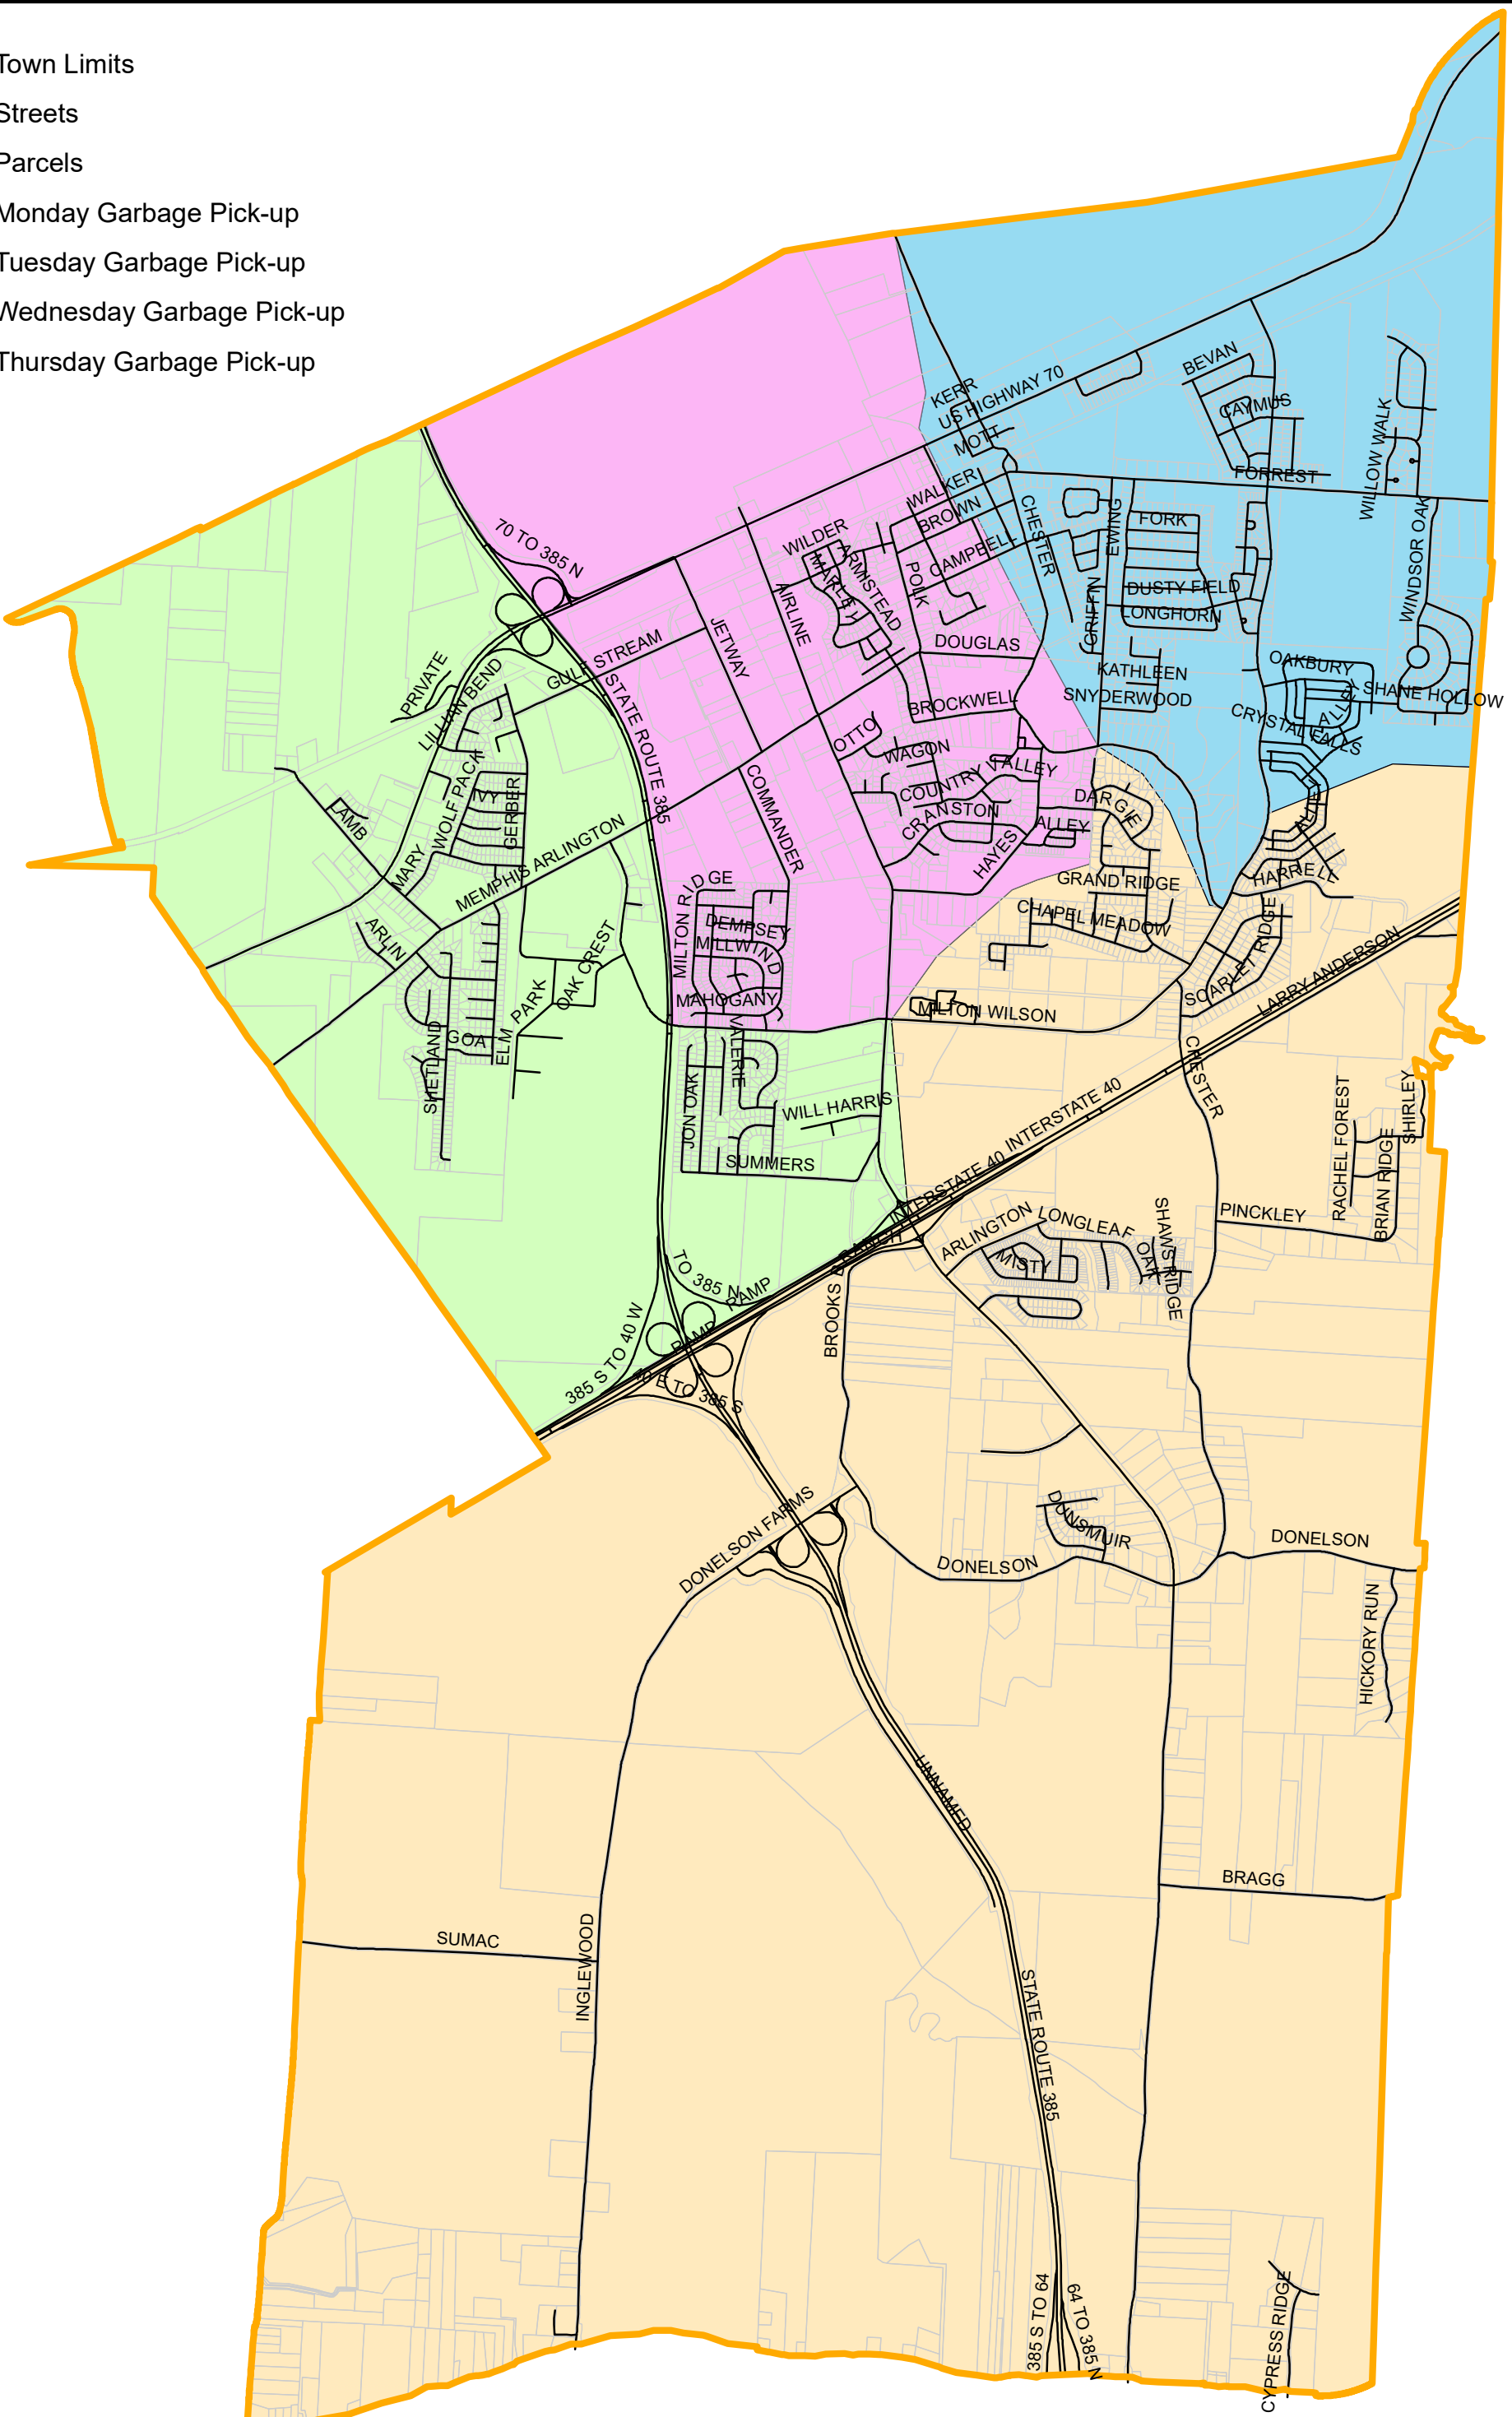

- Town Limits
- Streets
- Parcels
- Monday Garbage Pick-up
- Tuesday Garbage Pick-up
- Wednesday Garbage Pick-up
- Thursday Garbage Pick-up

**GARBAGE AND REFUSE
COLLECTION SCHEDULE MAP**
TOWN OF ARLINGTON GIS