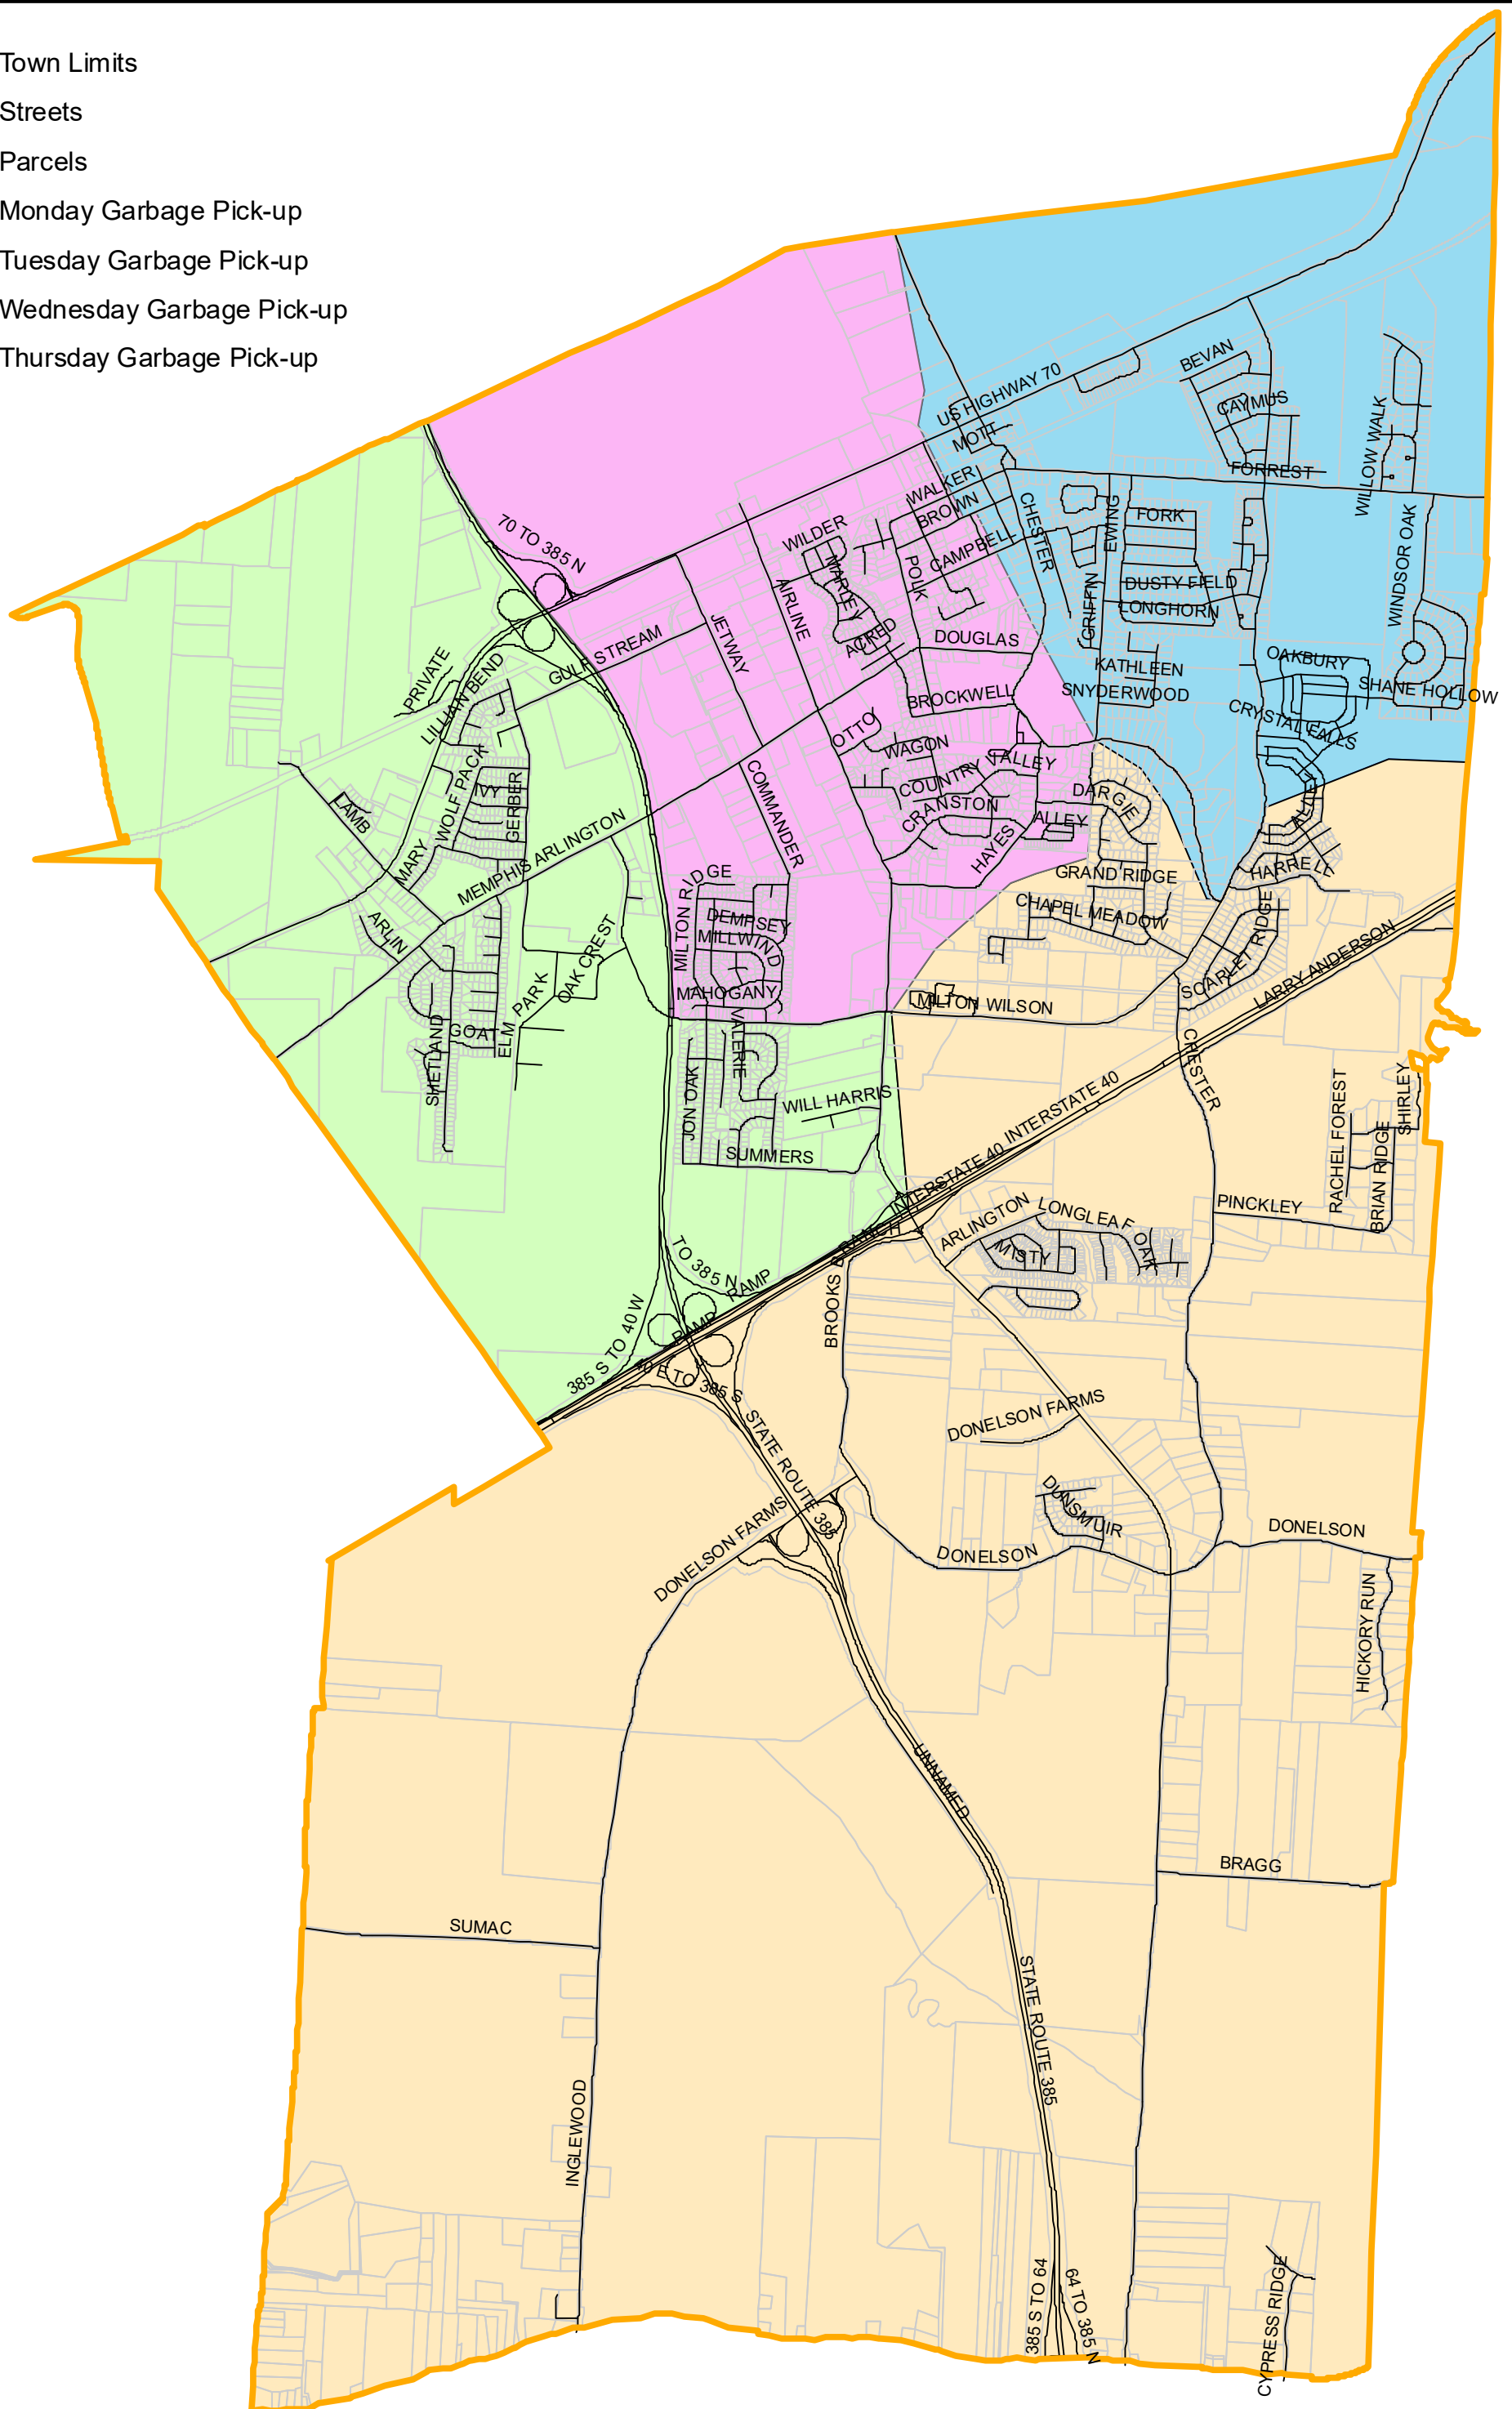

- Town Limits
- Streets
- Parcels
- Monday Garbage Pick-up
- Tuesday Garbage Pick-up
- Wednesday Garbage Pick-up
- Thursday Garbage Pick-up

**GARBAGE AND REFUGE
COLLECTION SCHEDULE MAP**
TOWN OF ARLINGTON GIS

0 0.25 0.5 1 Miles