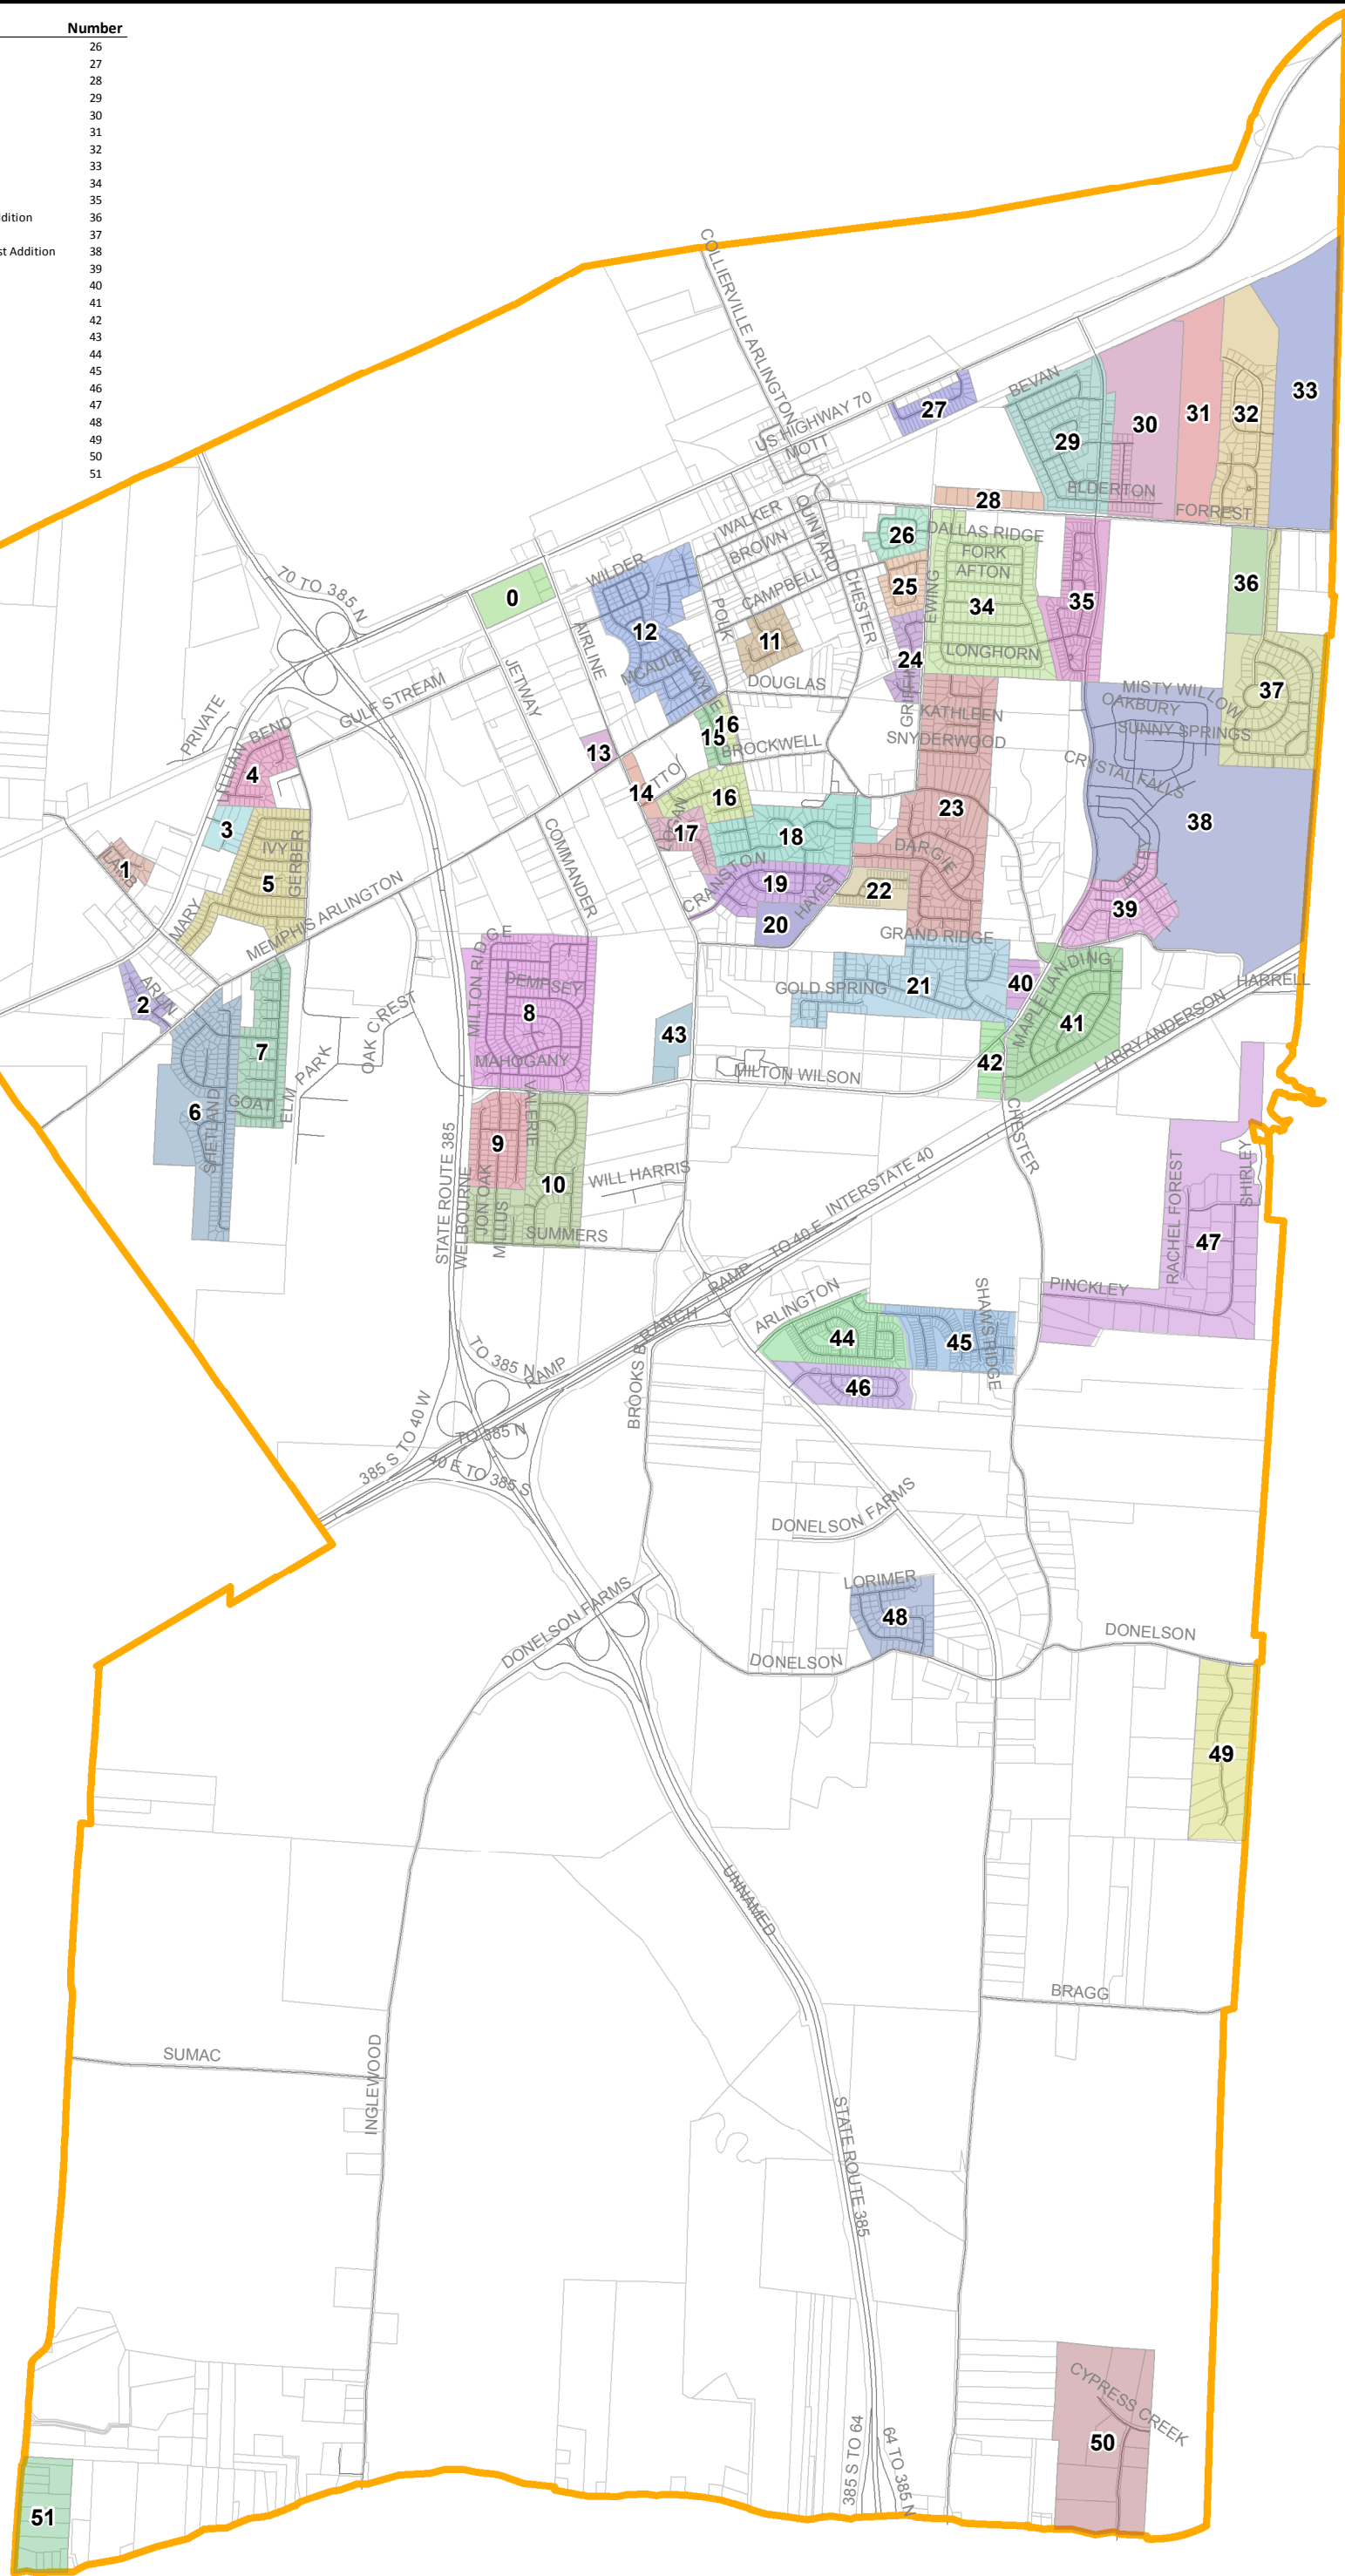

Name	Number	Name	Number
Whidden	0	Forrest Grove	26
Casa	1	Mary Alice	27
McGee	2	Shady Oak Estate	28
Parkway	3	Mapel Grove	29
Arlington Downs	4	Wilsons Crossing	30
Arlington Station	5	Forrest Lake	31
Arlington Trace	6	Cambridge Manor	32
Hidden Meadows	7	Belmont	33
Village of Summer Meadows	8	Ewing Place	34
Snyder Grove	9	Kensington	35
Summer Meadows	10	Windsor Place - First Addition	36
Carters Cove	11	Windsor Place	37
Village of Arlington	12	Villages at White Oak 1st Addition	38
Arlington Town Center	13	Villages at White Oak	39
B-H Commercial	14	Miller	40
Arlington Heights	15	Harrels Ridge	41
Arlington Crossing	16	Will Harris Estate	42
Dr Logan (Airline Estates)	17	Arlington Place	43
Country Crossing	18	Trails of Arlington	44
Hayesville Estates	19	Shaw's Ridge	45
Hayes Place	20	Brooks Manor	46
Chapel Ridge	21	Rolling Hills Farms	47
The Preserve	22	Dawson Landing	48
Snyder Plantation	23	Hickory Grove	49
Deerfield Estates	24	Eastridge Business Park	50
Buckshot Hill	25	Peeler Meadows	51

— Streets
□ Parcels
□ Town Limits

SUBDIVISION MAP

TOWN OF ARLINGTON GIS

0 0.25 0.5 1 Miles